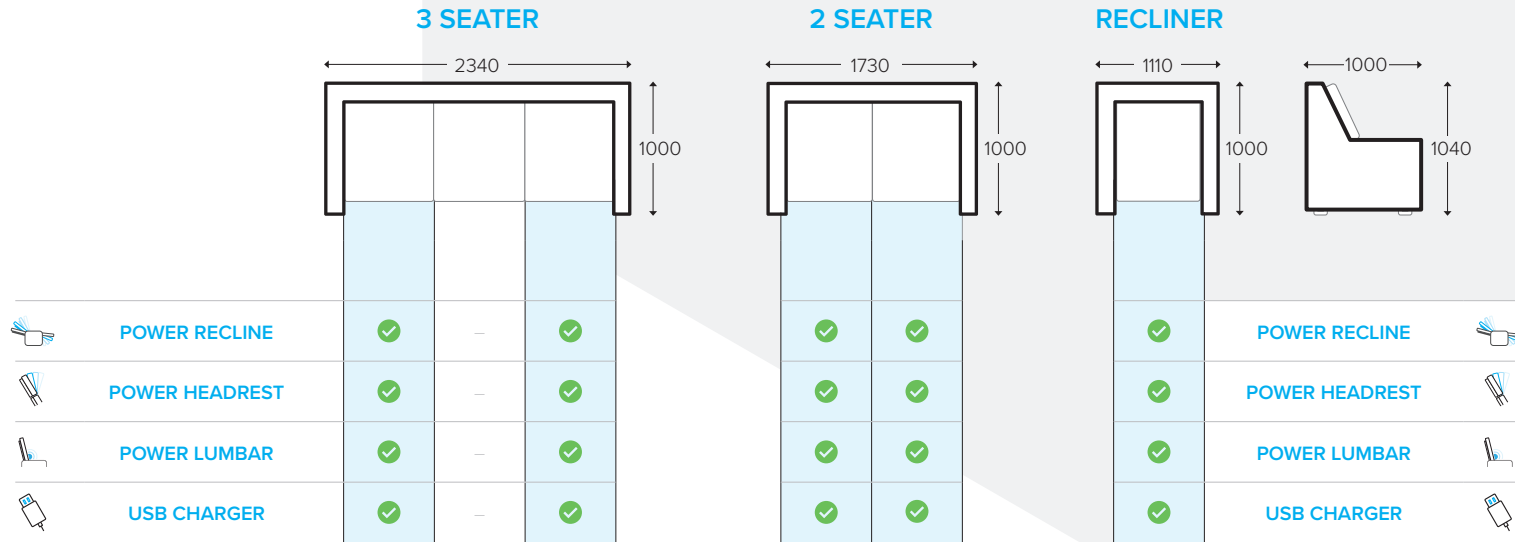

MEASUREMENTS & ELECTRIC FEATURES

Scan QR code to view this product on the Synargy website